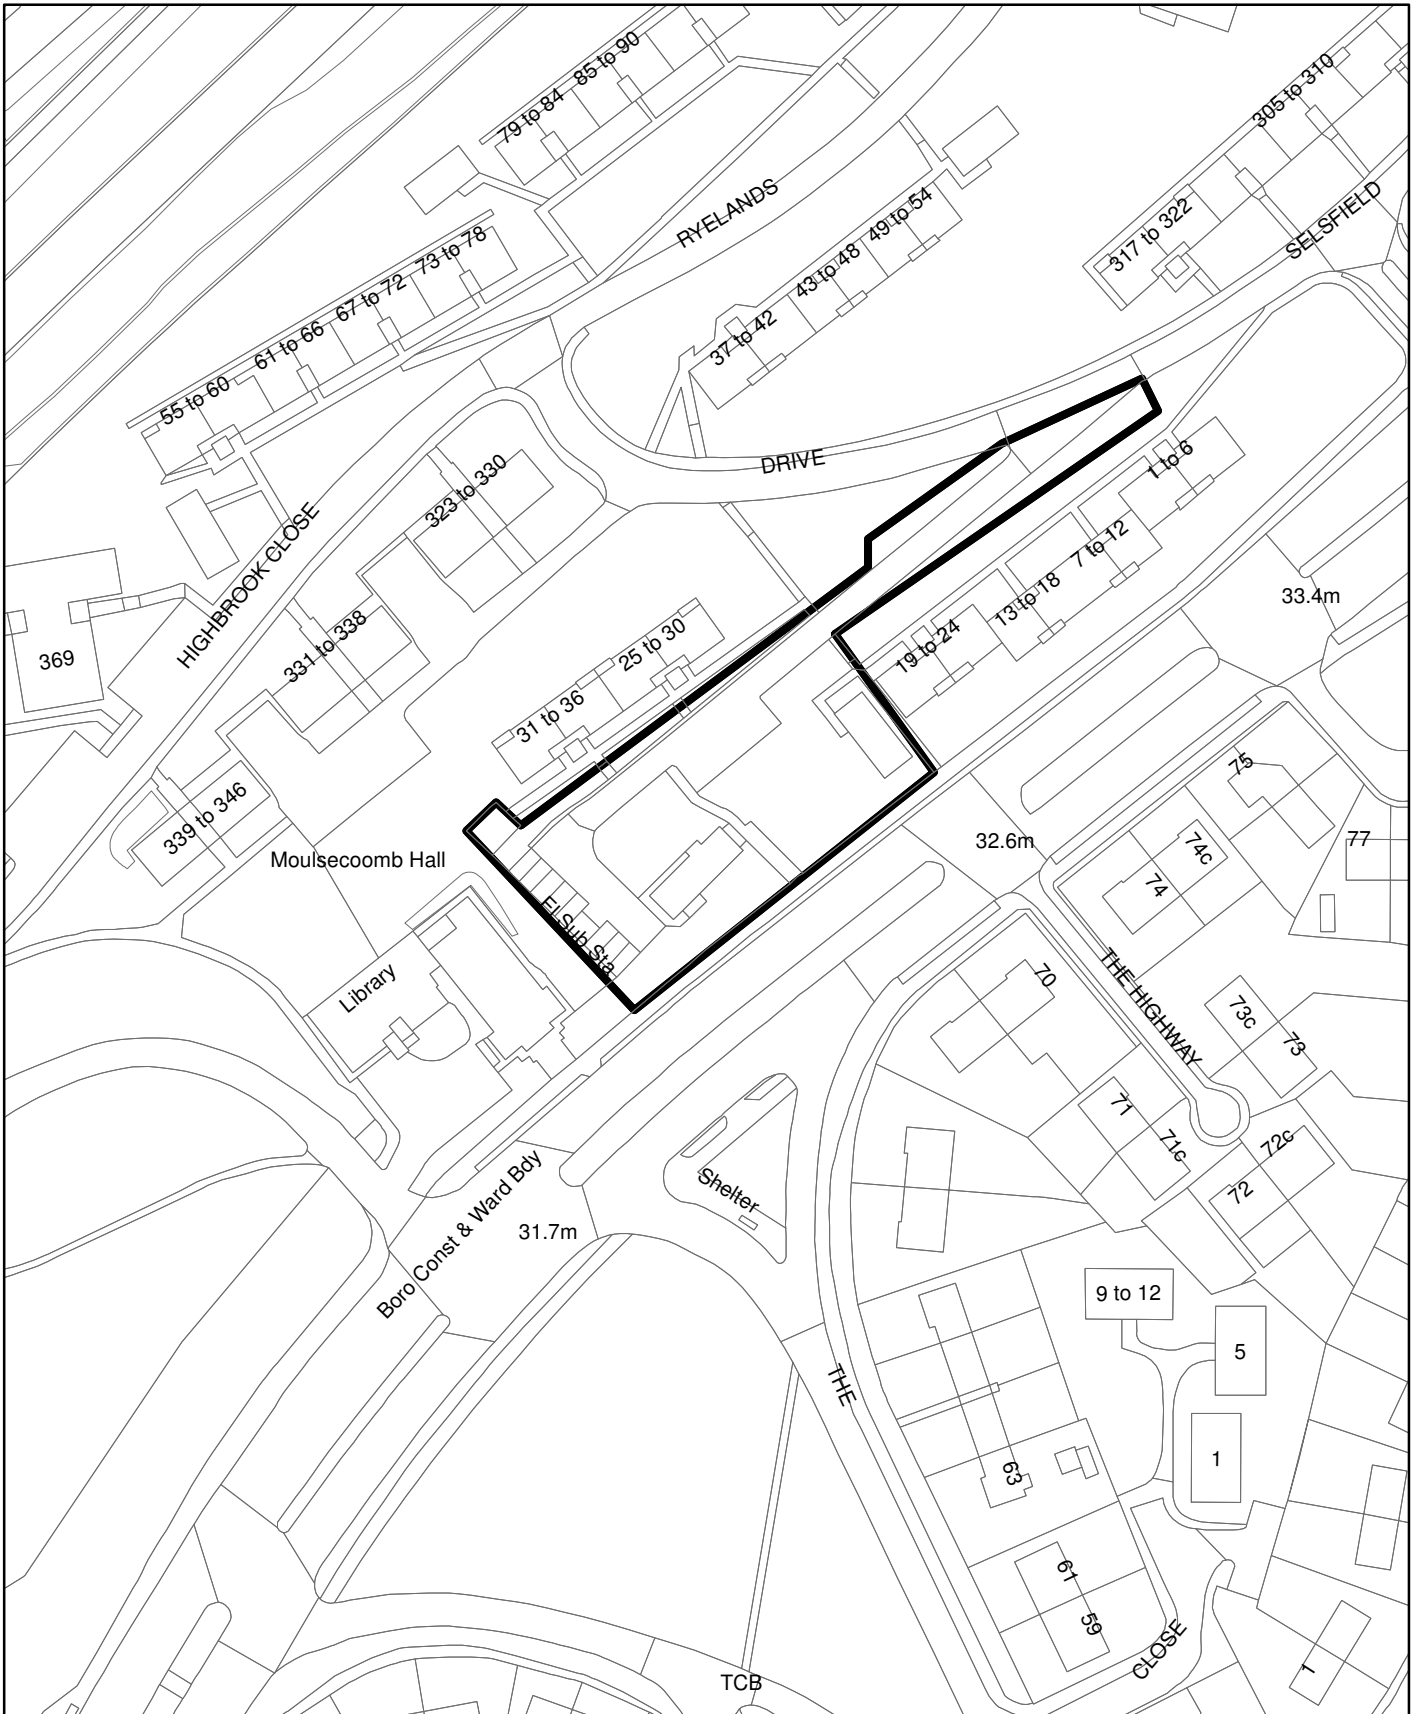

Former North District Housing Office Brighton

Scale: 1:1,250